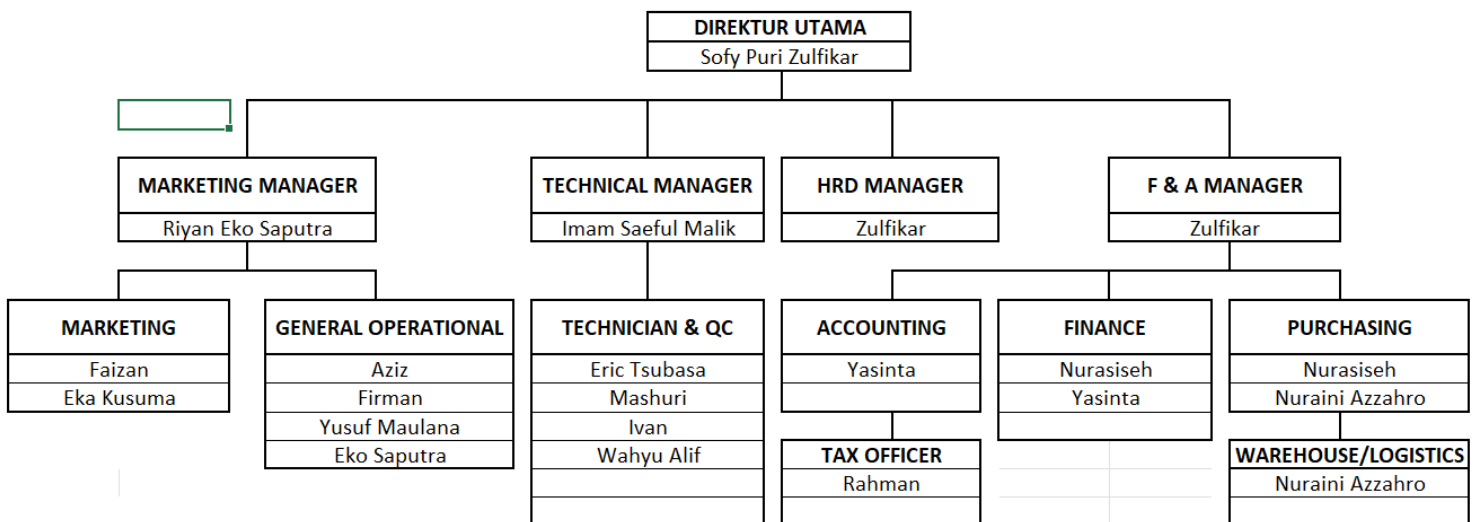

Organizational Structure

Susunan Struktur Organisasi PT. JETSPEED MANDIRI INDONESIA